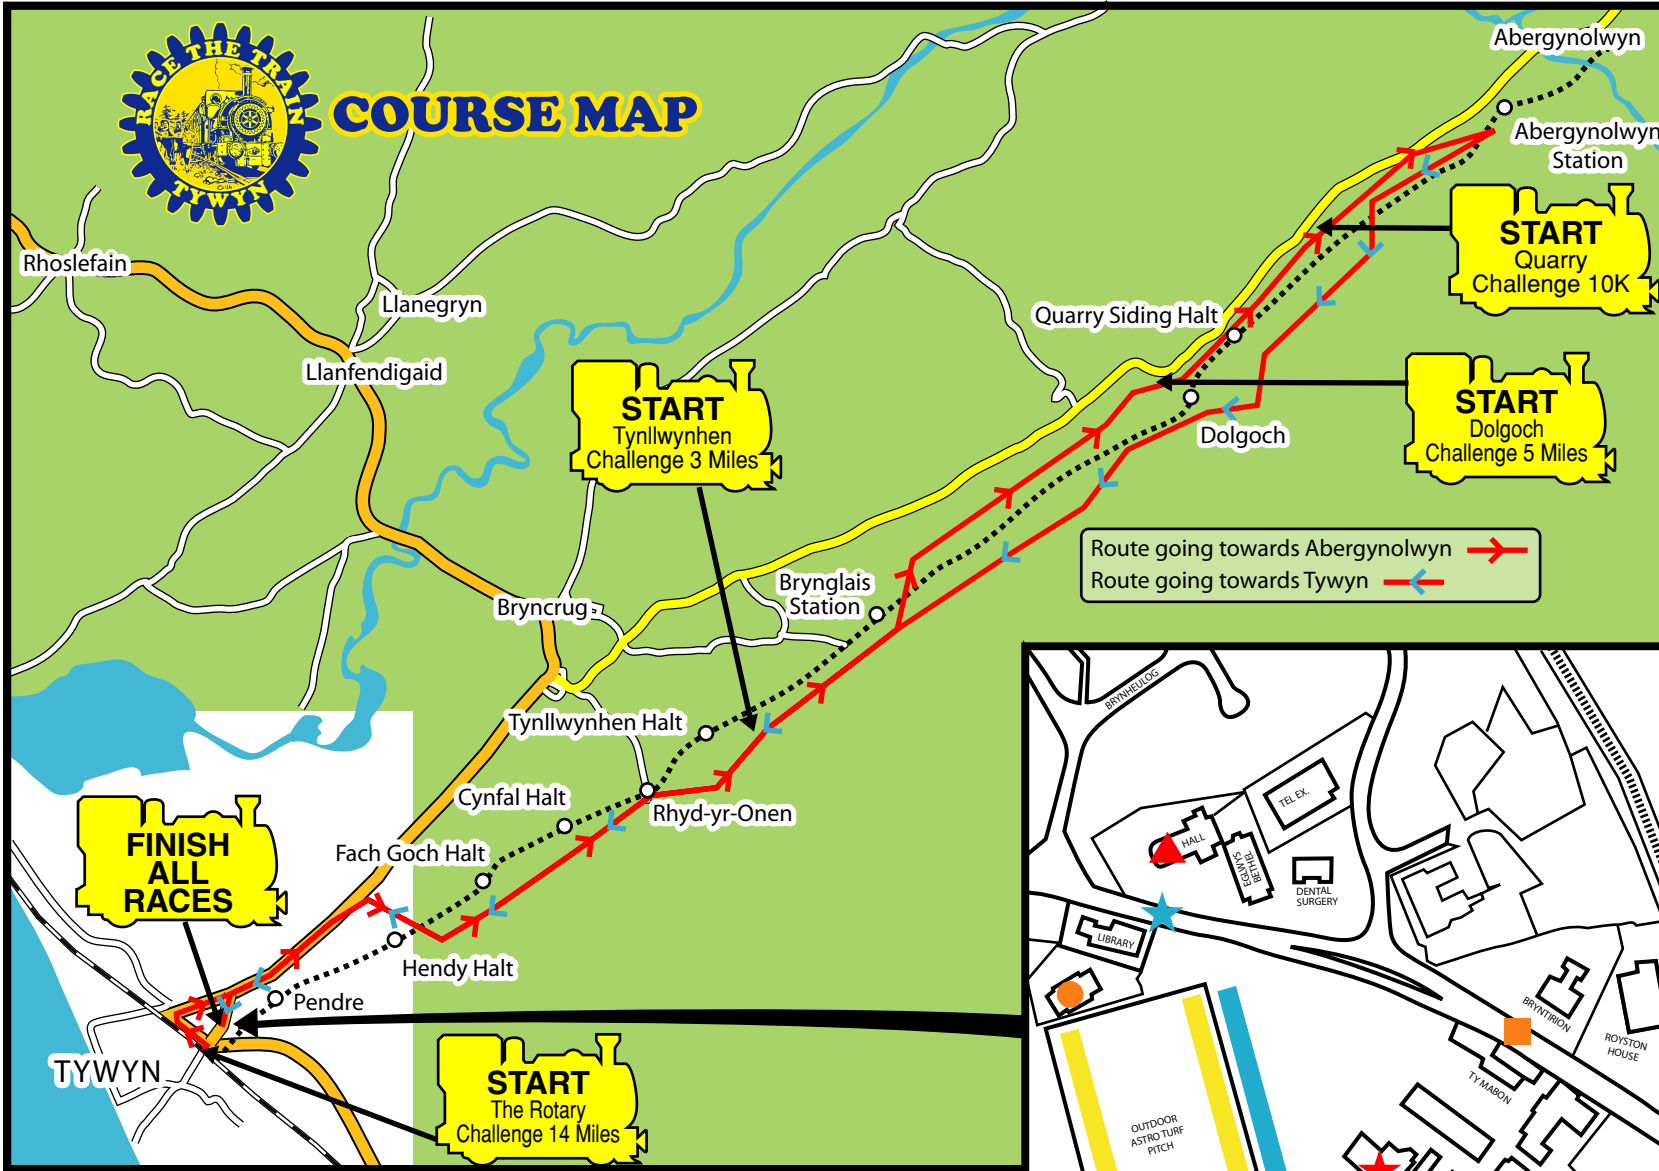

# COURSE MAP

Route going towards Abergynolwyn →  
Route going towards Tywyn ←

## YOU ARE HERE:

- ★ Registration, Information, Food & Sales
- ▬ Bar & Baggage Control
- ★ Train Station
- ★ Car Parks
- ▬ Start Rotary Challenge 14 Miles
- ★ Finish All Races
- ▲ First Aid
- ▬ Buses, Quarry Challenge 10K  
Dolgoch Challenge 5 Miles
- ▲ Toilets - Men & Women
- Male & Female Changing, Showers & Toilets
- Female Changing, Showers & Toilets
- ▬ Toddlers Trot

**FINISH ALL RACES**

**START Tynllwynhen Challenge 3 Miles**

**START Dolgoch Challenge 5 Miles**

**START Quarry Challenge 10K**

**START The Rotary Challenge 14 Miles**